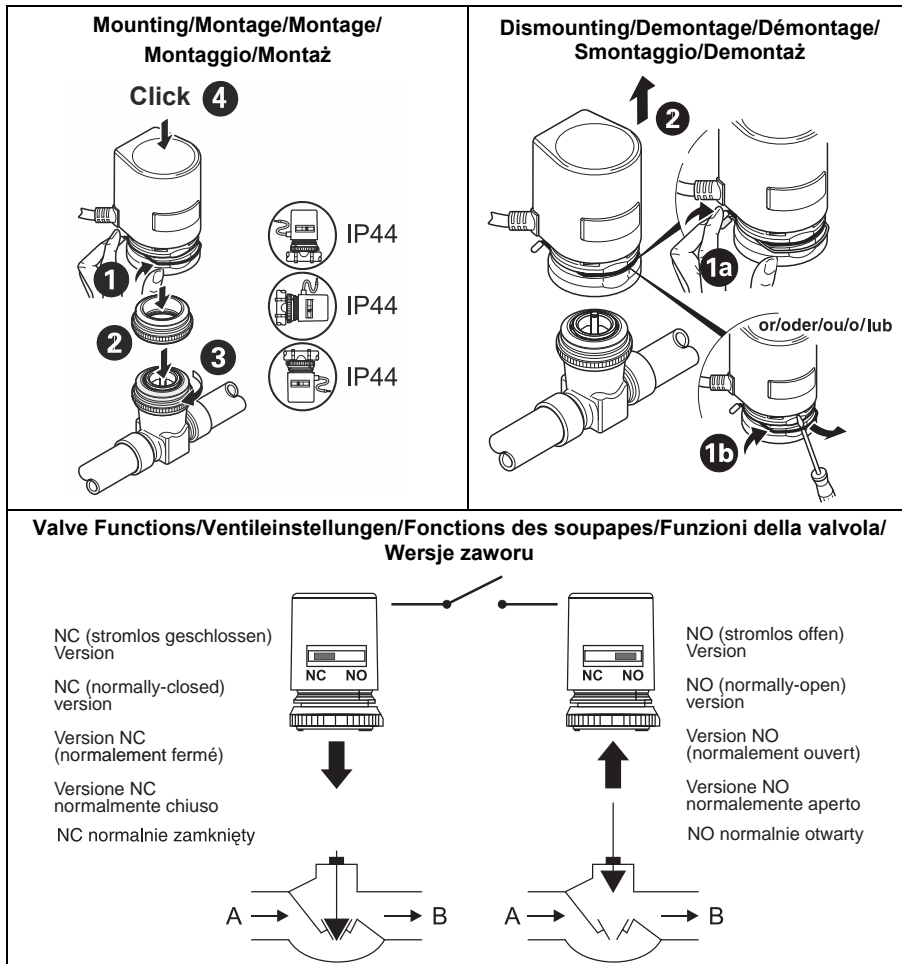

Small Linear Thermoelectric Actuator

Thermoelektrischer Stellantrieb/Petit actionneur linéaire thermoélectrique/
Piccolo attuatore termoelettrico lineare/Silownik termiczny

MT4-024/MT4-230/MT8-024/MT8-230

Mounting Instructions/Montageanleitung/
Instructions de montage/Istruzioni di montaggio/Instrukcja Montażu

**Replacement, easy installation/
Austausch, einfache Installation/
Remplacement, installation facile/
Sostituzione, installazione semplice/
Wymiana, Łatwe podłączenie**

**Dimensions/Abmessungen/Dimensions/
Dimensioni/Wymiary (mm)**

dimension	MT4-xxx	MT8-xxx
W	42	
H	59	67
L	45	
X	6	

Wiring/Verkabelung/Câblage/Montaggio/Przewody

MTx-xxxS

MTx-xxx

Manufactured for and on behalf of the Environment and Combustion Controls Division of Honeywell Technologies Sàrl, Rolle, Z.A. La Pièce 16, Switzerland by its Authorized Representative: