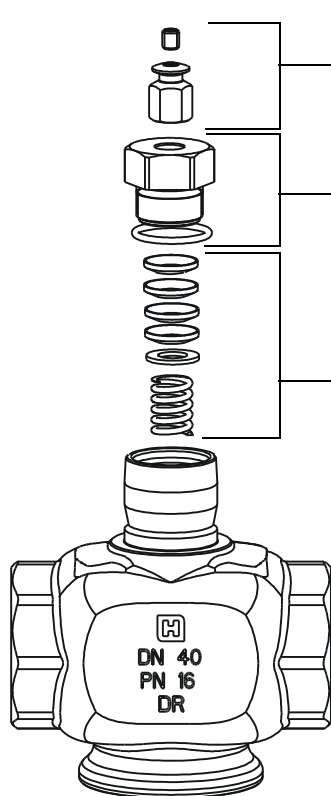

V5013R/E

3-Way Large Linear Valve PN 16

Description	Valve size	Order-Number
Stern button assy (10 units)	DN 15-50	K43175080001
Packing nut (date code \geq 0301) (date code \leq 0252)	DN 15-50	0903835
	DN 15-32	0901788
	DN 40 and 50	0901789
Packing kit (date code \leq 0252) (date code \geq 0301)	DN 15-32	R43176754001
	DN 40 and 50	R43176754002
	DN 15-50	R43176754002